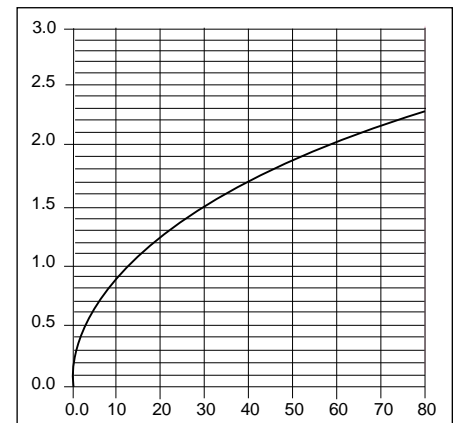

FLOWRATE (GPM)

LINE PRESSURE P.S.I. GAUGE