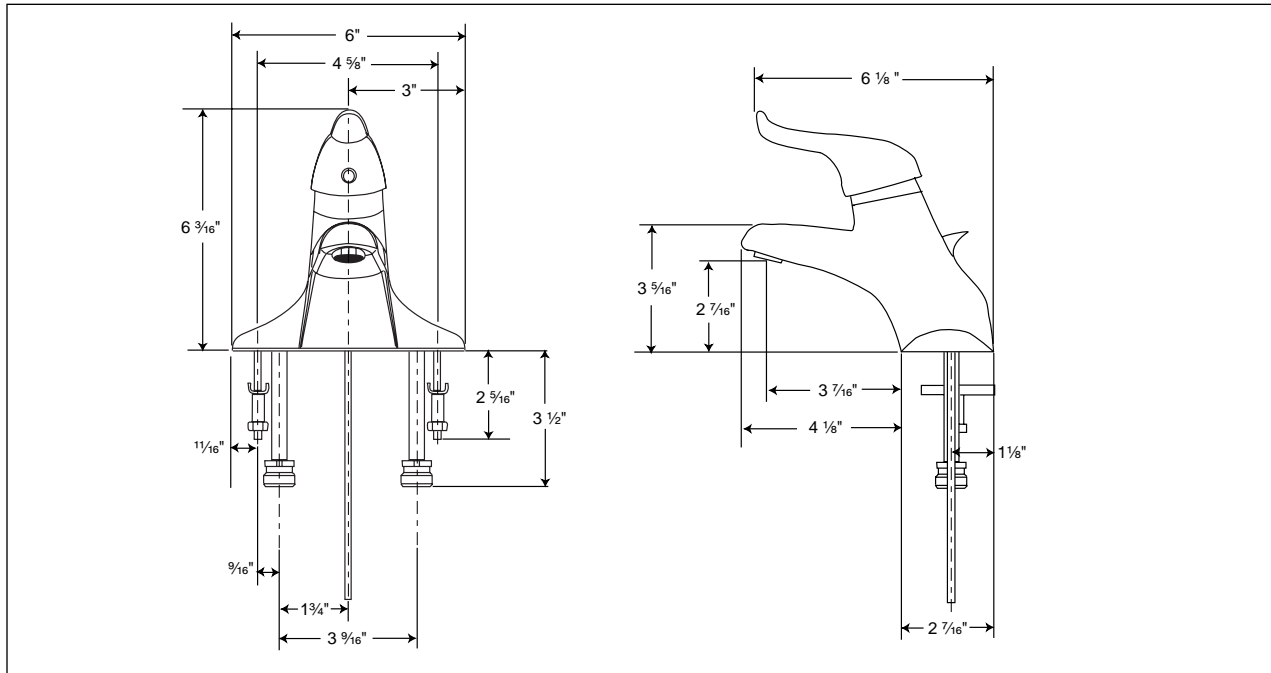

## PRODUCT OVERVIEW

Single Control Lavatory  
Styléd lever handle  
Compatible with 3 sink holes  
(Minimum 1-1/8" dia. In-line, 4" centers)

**C431FP** — Chrome plated, IPS connectors, styled lever handle, brass pop-up, single pak

## FEATURES

- **Input**  
Min. - Max. / 20 - 80 psi  
Max. Allowable 125 psi
- **Flow Rate**  
2.0 gpm at 60 psi
- **Connectors**  
1/2" IPS
- **Valve Type**  
Ceramic washerless cartridge
- **Standards and Ratings**  
Meets or exceeds the requirements of the following standards: ASME A112.18.1M, ANSI 117.1, ADA "Americans with Disabilities Act"
- **Pop-Up**  
Brass
- **Warranty**  
Limited Lifetime