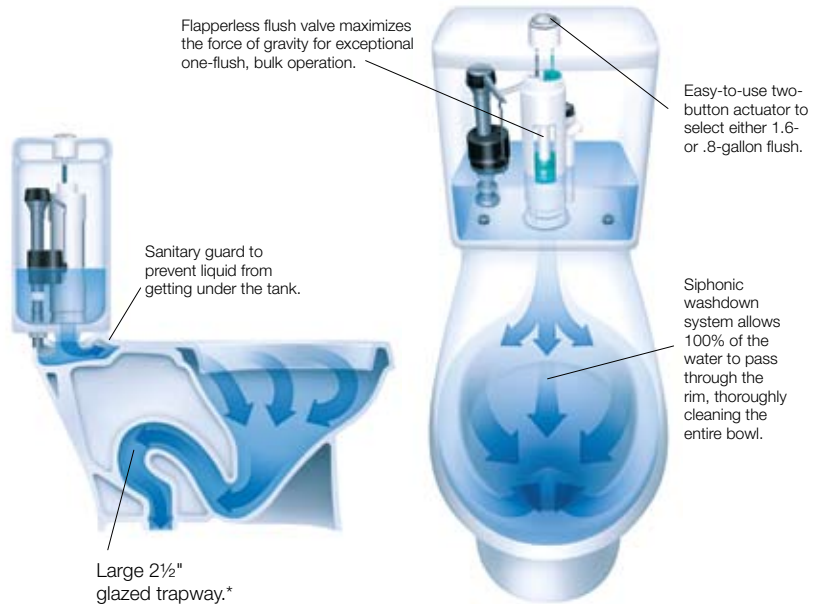

Model Name	Rockton™ PB	Karsten™ PB	Rockton EB	Karsten EB
Model Number	402024	402025	402027	402028
Tank	402022	402023	402022	402023
Bowl	402021	402021	402026	402026
Rough-In	12"			
Water Usage	.8 / 1.6 gpf			
Trapway*	2"			
Flapperless Flush Valve	2"			
Flush Action	Dual Force Siphonic Washdown			
Trip Lever	Chrome, Two-Button Actuator			
L x W	29³/₄" x 13⁵/₈"	29³/₄" x 14¹/₄"	31" x 13⁵/₈"	31" x 14¹/₄"
H x Bowl Height	29⁷/₈" x 14¹/₁₆"	29¹/₄" x 14⁹/₁₆"	29⁷/₈" x 14⁹/₁₆"	29¹/₄" x 14¹/₁₆"
Limited Warranty	5-Year			
WaterSense^{SM} Labeled**				

*Trapway changes from 2" at the outlet to 2¹/₂" at its largest point to provide exceptional one-flush performance.

**WaterSense labeled toilets use at least 20% less water than standard 1.6-gallon toilets while still meeting strict flushing performance guidelines.

COLOR SELECTION*

- 0 White
- 47 KOHLER Almond
- 96 KOHLER Biscuit

*Colors are illustrated in ink. There may be variation in color fidelity on samples and STERLING fixtures.

Inspired by the realities of life.

To learn more about the line of STERLING bath and kitchen products inspired by the realities of life, obtain warranty information or to order a catalog, call 1.800.STERLING or visit us online at SterlingPlumbing.com.

04006 10/07/15M/U
© 2007 by Kohler Co.
Kohler Co., Kohler, Wisconsin 53044
Printed in U.S.A.