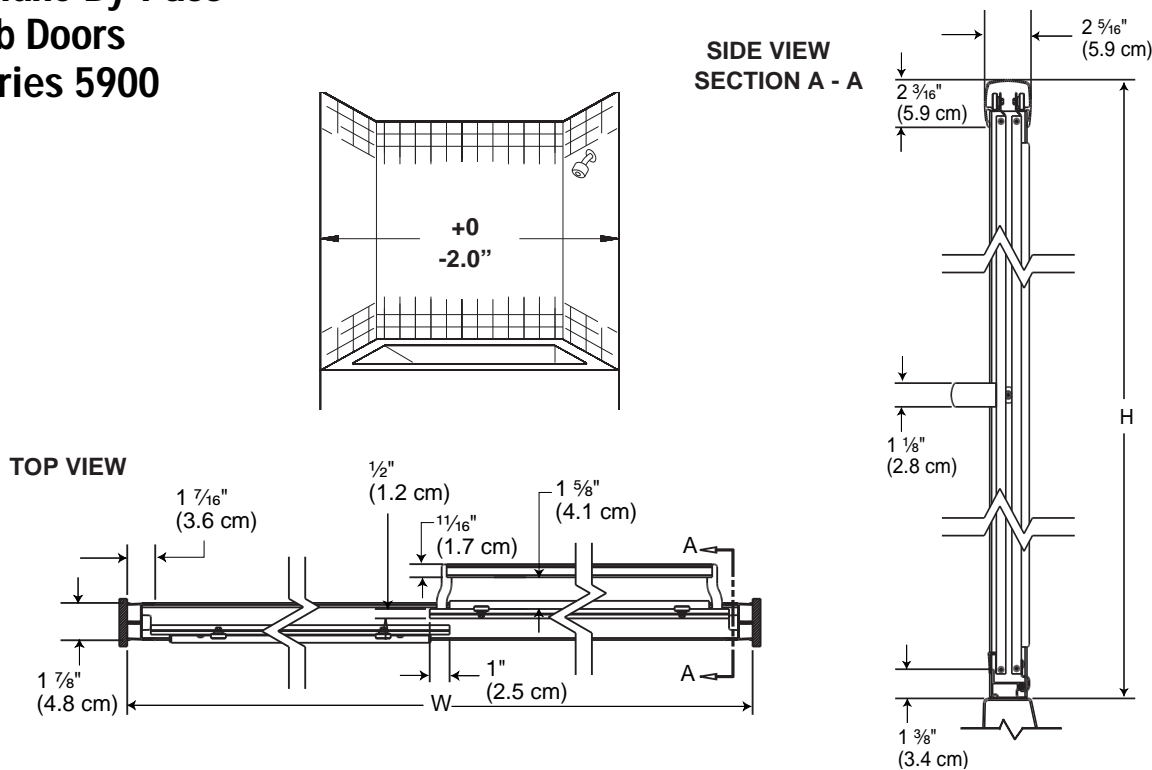

Deluxe By-Pass Tub Doors Series 5900

D I M E N S I O N S

Model	Max. Opening	Frame Finish	Glass Texture	Glass Color	Pattern	Ship Wt.	Door Height
5900-57S	57 3/4"	Silver	Pebble	Natural	None	60	56 1/4"
5900-57PB	57 3/4"	Polished Brass	Pebble	Natural	None	60	56 1/4"
5906-57S	57 3/4"	Silver	Rain	Natural	None	60	56 1/4"
5906-57PB	57 3/4"	Polished Brass	Rain	Natural	None	60	56 1/4"
5900-59S	59 3/8"	Silver	Pebble	Natural	None	62	56 1/4"
5900-59PB	59 3/8"	Polished Brass	Pebble	Natural	None	62	56 1/4"
5901-59S	59 3/8"	Silver	Pebble	Natural	Floral	62	56 1/4"
5901-59PB	59 3/8"	Polished Brass	Pebble	Natural	Floral	62	56 1/4"
5904-59S	59 3/8"	Silver	Pebble w/ Mirror	Natural	None	62	56 1/4"
5904-59PB	59 3/8"	Polished Brass	Pebble w/ Mirror	Natural	None	62	56 1/4"
5906-59S	59 3/8"	Silver	Rain	Natural	None	62	56 1/4"
5906-59PB	59 3/8"	Polished Brass	Rain	Natural	None	62	56 1/4"
5907-59S	59 3/8"	Silver	Smooth	Clear	Ellipse	62	56 1/4"
5907-59PB	59 3/8"	Polished Brass	Smooth	Clear	Ellipse	62	56 1/4"
5907-59W	59 3/8"	White	Smooth	Clear	Ellipse	62	56 1/4"
5962-59S	59 3/8"	Silver	Smooth	Clear	Trans Stripe (White)	62	56 1/4"
5962-59PB	59 3/8"	Polished Brass	Smooth	Clear	Trans Stripe (White)	62	56 1/4"
5962-59W	59 3/8"	White	Smooth	Clear	Trans Stripe (White)	62	56 1/4"

*See Sterling Price Book for information on how to measure and select your door.

★ Made in U.S.A.