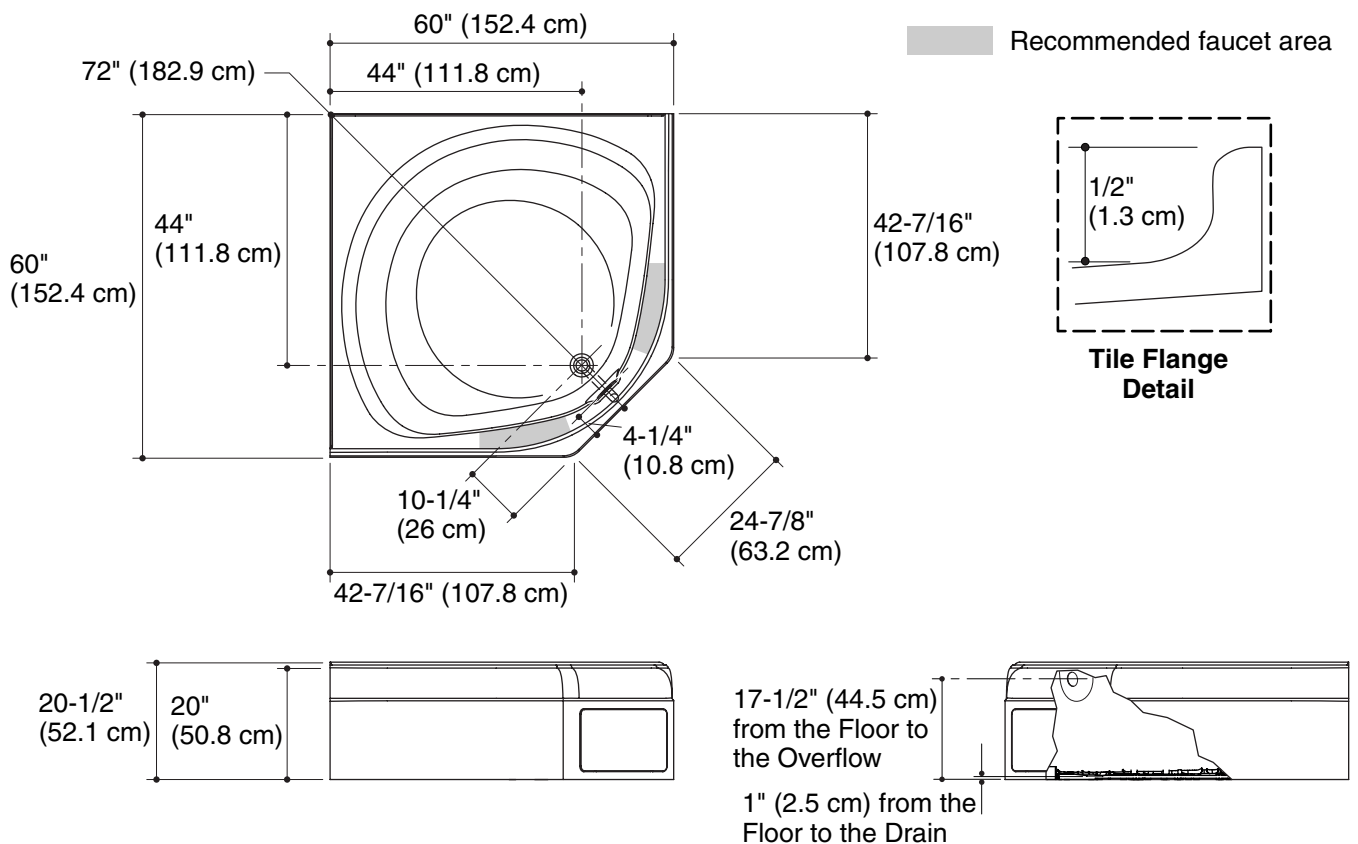

STERLING®

A KOHLER COMPANY

ENSEMBLE™

60" (152.4 cm) CORNER BATH 71131100

Features

- Compression molded from our exclusive solid Vikrell® material
- Bath and integral apron eliminates installation step
- Durable high-gloss finish
- 10-year consumer/3-year commercial limited warranty
- Multiple seating positions along the backwall
- Deck accommodates multiple faucet mounting options
- Removable access panel simplifies installation and service
- 60" (152.4 cm) x 60" (152.4 cm) x 20.5" (52.1 cm) rough-in dimensions include flanges
- 60" (152.4 cm) x 60" (152.4 cm) x 20" (50.8 cm) finished dimensions
- 20" (50.8 cm) bath depth (floor to top of dam)

Specified Model

Model	Description	Colors/Finishes	
71131100	60" (152.4 cm) corner bath, center drain	<input type="checkbox"/> 0	<input type="checkbox"/> Other _____

ENSEMBLE™

Technical Information

Fixture*:	
Basin area:	
Bathing well	49" (124.5 cm) x 42" (106.7 cm)
Top area	50" (127 cm) x 60" (152.4 cm)
To overflow:	
Water depth	15-1/4" (38.7 cm)
Capacity	108 gal (408.8 L)
* Approximate measurements for comparison only.	

Installation Notes

Install this product according to the installation guide.

Size the drain cutout to fit the drain assembly that will be used.

Product Diagram

ENSEMBLE™ 60" (152.4 cm) CORNER BATH

Page 2 of 2
1072812-4-B