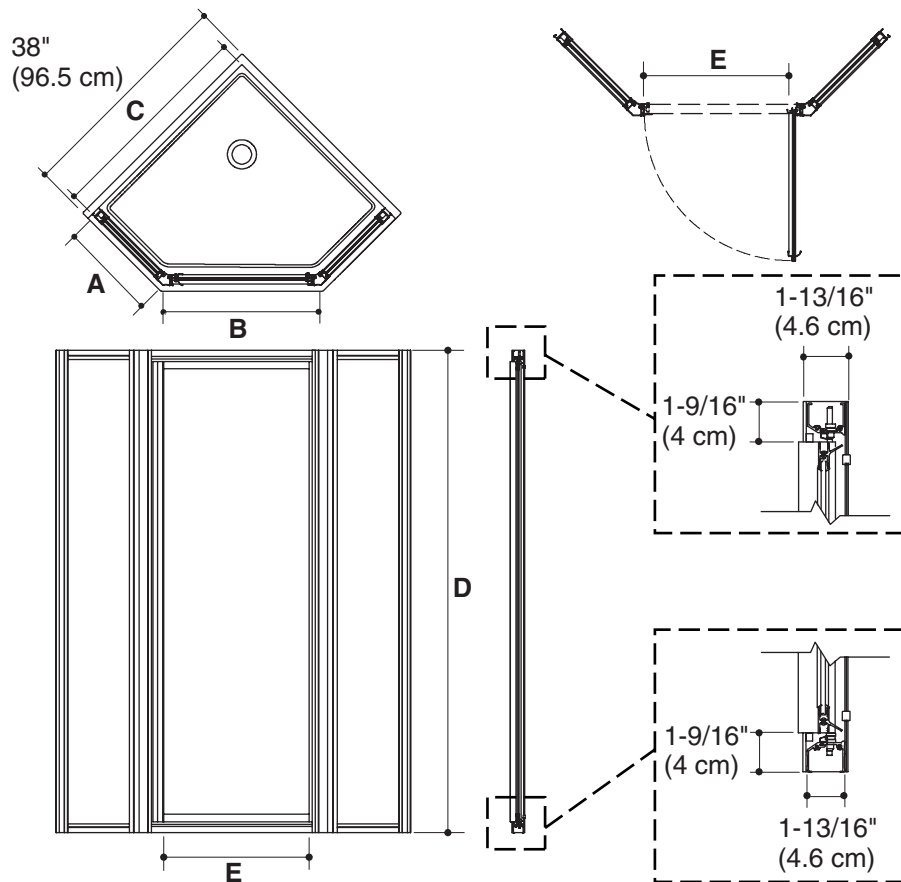

STERLING®

A KOHLER COMPANY

INTRIGUE™

Features

- Space-saving corner design
- Threshold directs water back into the shower and minimizes soap or lint build up
- Watertight flexible door magnet and seal
- Full length handle for easy operation
- Tempered glass ensures maximum safety and durability
- Quick and easy to install with no track cutting required
- Aluminum components extruded from alloy 6063-T5
- Stainless steel hardware prevents rusting or corrosion
- Made specifically for Sterling Intrigue Series 7204
- For shower application only
- Installed left or right-handed

INTRIGUE™

Model	A	B	C (Width)	D (Height)	E (Walk Max)
SP2270A-38	15-13/16" (40.2 cm)	27-9/16" (70 cm)	36-1/8" (91.8 cm)	72" (182.9 cm)	22-1/8" (56.2 cm)
SP2271A-38	15-13/16" (40.2 cm)	27-9/16" (70 cm)	36-1/8" (91.8 cm)	72" (182.9 cm)	22-1/8" (56.2 cm)
SP2275A-38	15-13/16" (40.2 cm)	27-9/16" (70 cm)	36-1/8" (91.8 cm)	72" (182.9 cm)	22-1/8" (56.2 cm)
SP2276A-38	15-13/16" (40.2 cm)	27-9/16" (70 cm)	36-1/8" (91.8 cm)	72" (182.9 cm)	22-1/8" (56.2 cm)
SP2277A-38	15-13/16" (40.2 cm)	27-9/16" (70 cm)	36-1/8" (91.8 cm)	72" (182.9 cm)	22-1/8" (56.2 cm)

Note: Dimensions are taken on centerline of curb/threshold at the rough opening.

Product Diagram