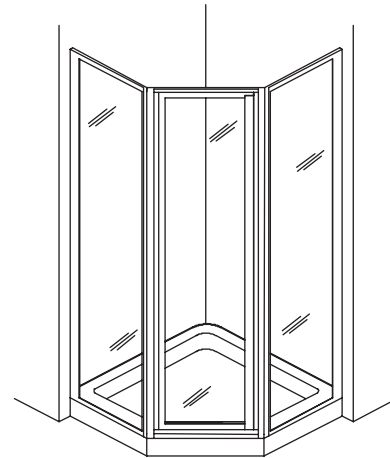

STERLING®

A KOHLER COMPANY

INTRIGUE™

Features

- Space-saving corner design
- Threshold directs water back into the shower and minimizes soap or lint build up
- Watertight flexible door magnet and seal
- Full length handle for easy operation
- Tempered glass ensures maximum safety and durability
- Quick and easy to install with no track cutting required
- Aluminum components extruded from alloy 6063-T5
- Stainless steel hardware prevents rusting or corrosion
- Made specifically for Sterling Intrigue Series 7204
- For shower application only
- Installed left or right-handed

NEO-ANGLE SHOWER DOORS SP2270A ALSO SP2271A, SP2275A, SP2276A

Codes/Standards Applicable

Specified model meets or exceeds the following:

- ANSI Z97.1 (tempered glass)

Colors/Finishes

- Refer to the Price Book for current frame finish and glass options

INTRIGUE™

Model	A	B	C (Width)	D (Height)	E (Walk Max)
SP2270A-38	15-13/16" (40.2 cm)	27-9/16" (70 cm)	36-1/8" (91.8 cm)	72" (182.9 cm)	22-1/8" (56.2 cm)
SP2271A-38	15-13/16" (40.2 cm)	27-9/16" (70 cm)	36-1/8" (91.8 cm)	72" (182.9 cm)	22-1/8" (56.2 cm)
SP2275A-38	15-13/16" (40.2 cm)	27-9/16" (70 cm)	36-1/8" (91.8 cm)	72" (182.9 cm)	22-1/8" (56.2 cm)
SP2276A-38	15-13/16" (40.2 cm)	27-9/16" (70 cm)	36-1/8" (91.8 cm)	72" (182.9 cm)	22-1/8" (56.2 cm)
SP2277A-38	15-13/16" (40.2 cm)	27-9/16" (70 cm)	36-1/8" (91.8 cm)	72" (182.9 cm)	22-1/8" (56.2 cm)