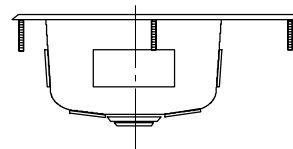

A KOHLER COMPANY

SINGLE BASIN ENTERTAINMENT SINK

B1558

Features

- 15" (38.1cm) x 15" (38.1cm) x 6-3/4" (17.1cm)
- SilentShield™ sound deadening
- Deep recess rim
- Satin sanded deck and buffed basin finish
- Drawn from 22 gauge stainless steel
- Stud mounting
- Designer styling with rounded corners
- Ledge back entertainment sink

Model	Description	Holes	Quantity	Basin Depth	Colors/Finishes
B1558-2	Stainless steel, single basin sink	2	1	6-3/4" (17.1cm)	<input type="checkbox"/> NA

SterlingPlumbing.com

Visit us online for fixture color choices, detailed product information, color photos, installation instructions, care guides, and warranties. Sterling offers additional lines of plumbing products to complement the Sterling product you've chosen. Sign up for the Sterling monthly e-newsletter which showcases our latest product innovations. You may also call our Sterling Plumbing Answer Center from within the U.S.A. at 1-888-STERLING in addition to consulting with your local dealer. Sterling. Strong. Professional. Design.

Product Information

Fixture*:	cutout size	basin area
Sink	14-1/4" (36.2cm) x 14-1/4" (36.2cm)	12" (30.5cm) x 9-1/2" (24.1cm)
Outlet	3-5/8" D. (9.2cm)	
Faucet holes	1-7/16" D. (3.7cm)	
* Approximate measurements for comparison only.		