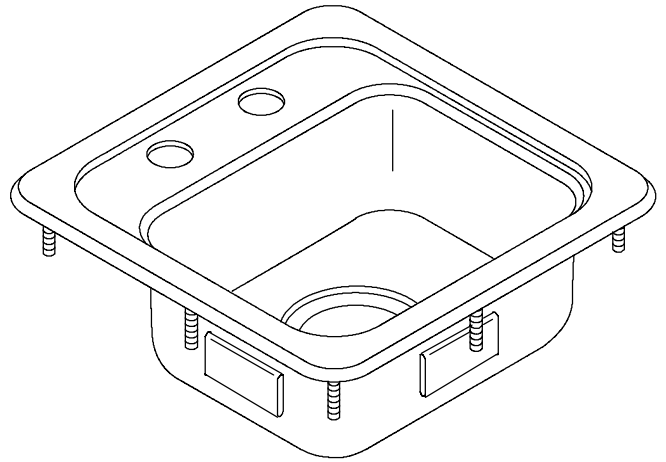

A KOHLER COMPANY

SINGLE BASIN ENTERTAINMENT SINK

B1558

Features

- 15" (38.1cm) x 15" (38.1cm) x 6-3/4" (17.1cm)
- SilentShield™ sound deadening
- Deep recess rim
- Satin sanded deck and buffed basin finish
- Drawn from 22 gauge stainless steel
- Stud mounting
- Designer styling with rounded corners
- Ledge back entertainment sink

Model	Description	Holes	Quantity	Basin Depth	Colors/Finishes
B1558-2	Stainless steel, single basin sink	2	1	6-3/4" (17.1cm)	<input type="checkbox"/> NA

SterlingPlumbing.com

Visit us online for fixture color choices, detailed product information, color photos, installation instructions, care guides, and warranties. Sterling offers additional lines of plumbing products to complement the Sterling product you've chosen. Sign up for the Sterling monthly e-newsletter which showcases our latest product innovations. You may also call our Sterling Plumbing Answer Center from within the U.S.A. at 1-888-STERLING in addition to consulting with your local dealer. Sterling. Strong. Professional. Design.

Product Information

Fixture*:	cutout size	basin area
Sink	14-1/4" (36.2cm) x 14-1/4" (36.2cm)	12" (30.5cm) x 9-1/2" (24.1cm)
Outlet	3-5/8" D. (9.2cm)	
Faucet holes	1-7/16" D. (3.7cm)	
* Approximate measurements for comparison only.		