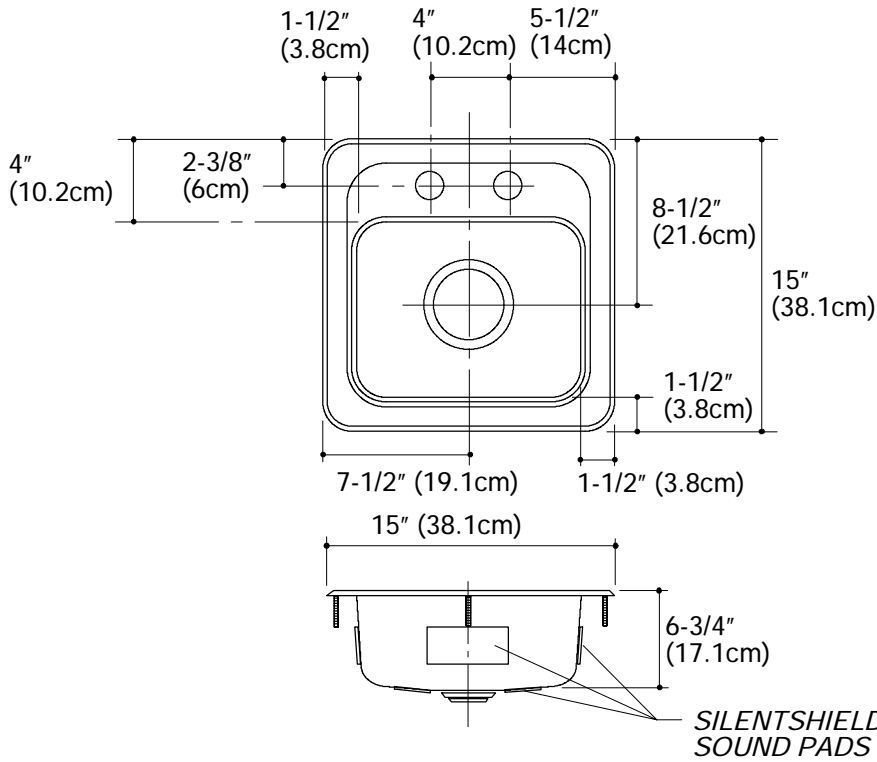

A KOHLER COMPANY

SINGLE BASIN ENTERTAINMENT SINK

B1558

Features

- 15" (38.1cm) x 15" (38.1cm) x 6-3/4" (17.1cm)
- SilentShield™ sound deadening
- Deep recess rim
- Satin sanded deck and buffed basin finish
- Drawn from 22 gauge stainless steel
- Stud mounting
- Designer styling with rounded corners
- Ledge back entertainment sink

Model	Description	Holes	Quantity	Basin Depth	Colors/Finishes
B1558-2	Stainless steel, single basin sink	2	1	6-3/4" (17.1cm)	<input type="checkbox"/> NA

SterlingPlumbing.com

Visit us online for fixture color choices, detailed product information, color photos, installation instructions, care guides, and warranties. Sterling offers additional lines of plumbing products to complement the Sterling product you've chosen. Sign up for the Sterling monthly e-newsletter which showcases our latest product innovations. You may also call our Sterling Plumbing Answer Center from within the U.S.A. at 1-888-STERLING in addition to consulting with your local dealer. Sterling. Strong. Professional. Design.

Product Information

Fixture*:	cutout size	basin area
Sink	14-1/4" (36.2cm) x 14-1/4" (36.2cm)	12" (30.5cm) x 9-1/2" (24.1cm)
Outlet	3-5/8" D. (9.2cm)	
Faucet holes	1-7/16" D. (3.7cm)	
* Approximate measurements for comparison only.		