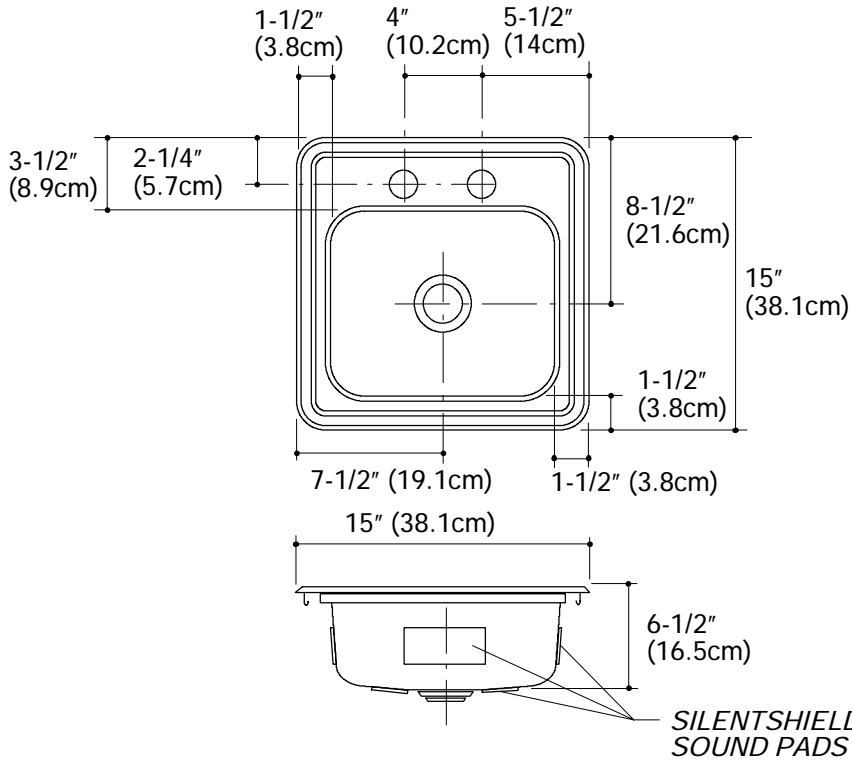

A KOHLER COMPANY

SINGLE BASIN ENTERTAINMENT SINK

B151

Features

- 15" (38.1cm) x 15" (38.1cm) x 6-1/2" (16.5cm)
- SilentShield™ sound deadening
- Deep recess rim
- Polished brass deck and basin finish
- Drawn from 20 gauge brass
- J-hook channel mounting
- Designer styling with rounded corners
- Ledge back entertainment sink

Model	Description	Holes	Quantity	Basin Depth	Colors/Finishes
B151-2	Single basin brass sink, polished deck and basin finish	2	1	6-1/2" (16.5cm)	<input type="checkbox"/> NA

SterlingPlumbing.com

Visit us online for fixture color choices, detailed product information, color photos, installation instructions, care guides, and warranties. Sterling offers additional lines of plumbing products to complement the Sterling product you've chosen. Sign up for the Sterling monthly e-newsletter which showcases our latest product innovations. You may also call our Sterling Plumbing Answer Center from within the U.S.A. at 1-888-STERLING in addition to consulting with your local dealer. Sterling. Strong. Professional. Design.

J-HOOK CHANNEL MOUNTING PROVIDES A SECURE INSTALLATION.

SILENTSHIELD™ SOUND PADS

Product Information

Fixture*:	cutout size	basin area
Sink	14-1/4" (36.2cm) x 14-1/4" (36.2cm)	12" (30.5cm) x 10" (25.4cm)
Outlet	2" D. (5cm)	
Faucet holes	1-7/16" D. (3.7cm)	
* Approximate measurements for comparison only.		