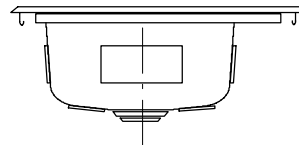

A KOHLER COMPANY

SINGLE BASIN ENTERTAINMENT SINK

B151

Features

- 15" (38.1cm) x 15" (38.1cm) x 6-1/2" (16.5cm)
- SilentShield™ sound deadening
- Deep recess rim
- Polished brass deck and basin finish
- Drawn from 20 gauge brass
- J-hook channel mounting
- Designer styling with rounded corners
- Ledge back entertainment sink

Model	Description	Holes	Quantity	Basin Depth	Colors/Finishes
B151-2	Single basin brass sink, polished deck and basin finish	2	1	6-1/2" (16.5cm)	<input type="checkbox"/> NA

SterlingPlumbing.com

Visit us online for fixture color choices, detailed product information, color photos, installation instructions, care guides, and warranties. Sterling offers additional lines of plumbing products to complement the Sterling product you've chosen. Sign up for the Sterling monthly e-newsletter which showcases our latest product innovations. You may also call our Sterling Plumbing Answer Center from within the U.S.A. at 1-888-STERLING in addition to consulting with your local dealer. Sterling. Strong. Professional. Design.

J-HOOK CHANNEL MOUNTING PROVIDES A SECURE INSTALLATION.

SILENTSHIELD™ SOUND PADS

Product Information

Fixture*:	cutout size	basin area
Sink	14-1/4" (36.2cm) x 14-1/4" (36.2cm)	12" (30.5cm) x 10" (25.4cm)
Outlet	2" D. (5cm)	
Faucet holes	1-7/16" D. (3.7cm)	
* Approximate measurements for comparison only.		