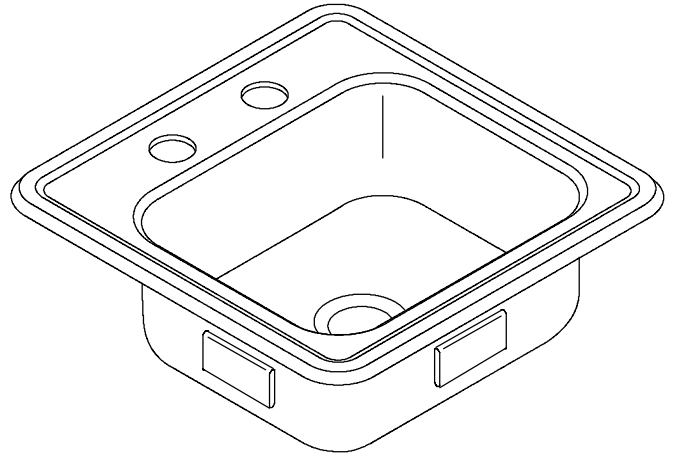

A KOHLER COMPANY

SINGLE BASIN ENTERTAINMENT SINK

B151

Features

- 15" (38.1cm) x 15" (38.1cm) x 6-1/2" (16.5cm)
- SilentShield™ sound deadening
- Deep recess rim
- Polished brass deck and basin finish
- Drawn from 20 gauge brass
- J-hook channel mounting
- Designer styling with rounded corners
- Ledge back entertainment sink

Model	Description	Holes	Quantity	Basin Depth	Colors/Finishes
B151-2	Single basin brass sink, polished deck and basin finish	2	1	6-1/2" (16.5cm)	<input type="checkbox"/> NA

SterlingPlumbing.com

Visit us online for fixture color choices, detailed product information, color photos, installation instructions, care guides, and warranties. Sterling offers additional lines of plumbing products to complement the Sterling product you've chosen. Sign up for the Sterling monthly e-newsletter which showcases our latest product innovations. You may also call our Sterling Plumbing Answer Center from within the U.S.A. at 1-888-STERLING in addition to consulting with your local dealer. Sterling. Strong. Professional. Design.

J-HOOK CHANNEL MOUNTING PROVIDES A SECURE INSTALLATION.

SILENTSHIELD™ SOUND PADS

Product Information

Fixture*:	cutout size	basin area
Sink	14-1/4" (36.2cm) x 14-1/4" (36.2cm)	12" (30.5cm) x 10" (25.4cm)
Outlet	2" D. (5cm)	
Faucet holes	1-7/16" D. (3.7cm)	
* Approximate measurements for comparison only.		