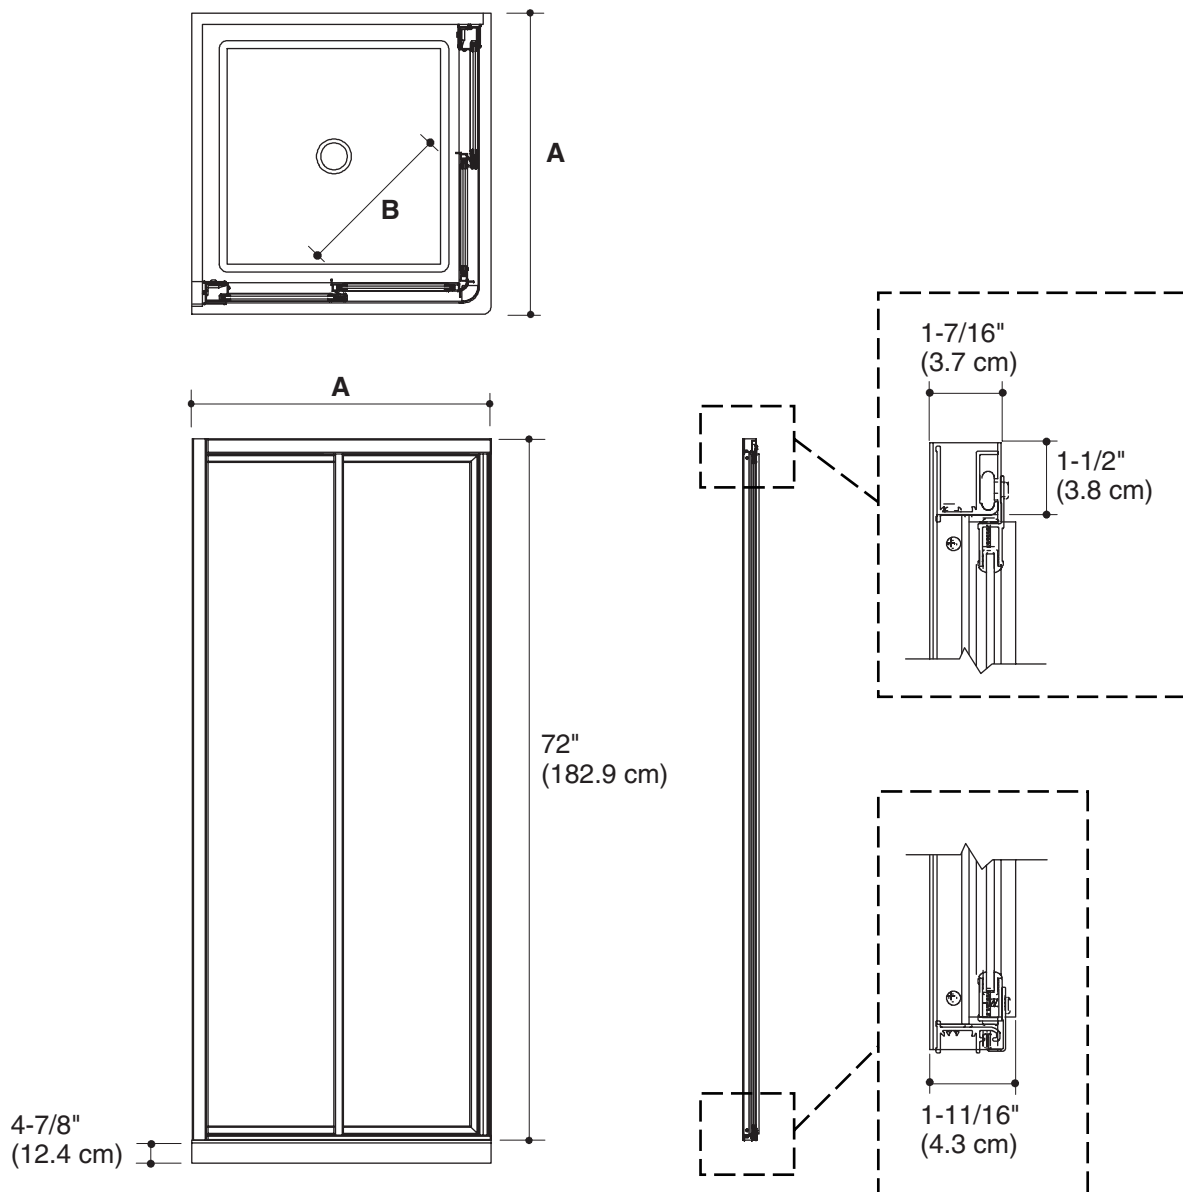

STERLING®

A KOHLER COMPANY

Features

- Kit includes: corner entry door, walls and molded polypropylene base
- Space-saving corner design
- Full length handle for easy operation
- Aluminum components extruded from alloy 6063-T5
- Tempered glass ensures maximum safety and durability
- Polypropylene base with thermo-formed wall system
- Easy-to-clean track with Grip-Lock™ panel guide system
- A continuous top and bottom track creates a stylish appearance while adding stability to the shower enclosure
- Quick and easy to install with no track cutting required
- Convenient corner shelves store shampoo bottles and other shower supplies

Codes/Standards Applicable

Specified model meets or exceeds the following:

- ANSI Z97.1 (tempered glass)

Specified Model

Model	Application	Glass Texture	Pattern	Colors/Finishes (Frame/Base)
CI2900A-32*	Shower	Hammered	None	Refer to Price Book for additional colors/finishes
CI2900A-36*	Shower	Hammered	None	
CI2922A-36*	Shower	Hammered	None	
* Note: Add appropriate color/finish (frame/base) code to the end of the unit model # when ordering.				
Included Components		Description		
7360000		2" (5.1 cm) shower drain, chrome		

CORNER SHOWER ENCLOSURE KITS

CI2900A

ALSO CI2922A, CI2962A

Colors/Finishes

- Refer to the Price Book for current frame finish and glass options

Technical Information

Model	A (Max Width)	B (Walk Through Max)
CI2900A-32	32" (81.3 cm)	17-5/8" (44.8 cm)
CI2900A-36	36" (91.4 cm)	21-1/8" (53.7 cm)
CI2922A-36	36" (91.4 cm)	21-1/8" (53.7 cm)

Product Diagram