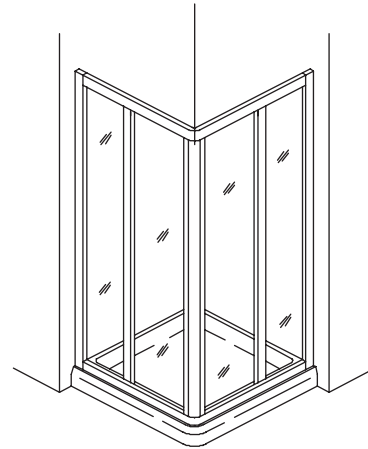

STERLING®

A KOHLER COMPANY

Features

- Kit includes: corner entry door, walls and molded polypropylene base
- Space-saving corner design
- Full length handle for easy operation
- Aluminum components extruded from alloy 6063-T5
- Tempered glass ensures maximum safety and durability
- Polypropylene base with thermo-formed wall system
- Easy-to-clean track with Grip-Lock™ panel guide system
- A continuous top and bottom track creates a stylish appearance while adding stability to the shower enclosure
- Quick and easy to install with no track cutting required
- Convenient corner shelves store shampoo bottles and other shower supplies

Codes/Standards Applicable

Specified model meets or exceeds the following:

- ANSI Z97.1 (tempered glass)

Specified Model

Model	Application	Glass Texture	Pattern	Colors/Finishes (Frame/Base)
CI2900A-32*	Shower	Hammered	None	Refer to Price Book for additional colors/finishes
CI2900A-36*	Shower	Hammered	None	
CI2922A-36*	Shower	Hammered	None	
* Note: Add appropriate color/finish (frame/base) code to the end of the unit model # when ordering.				
Included Components		Description		
7360000		2" (5.1 cm) shower drain, chrome		

CORNER SHOWER ENCLOSURE KITS

CI2900A

ALSO CI2922A, CI2962A

Colors/Finishes

- Refer to the Price Book for current frame finish and glass options

Technical Information

Model	A (Max Width)	B (Walk Through Max)
CI2900A-32	32" (81.3 cm)	17-5/8" (44.8 cm)
CI2900A-36	36" (91.4 cm)	21-1/8" (53.7 cm)
CI2922A-36	36" (91.4 cm)	21-1/8" (53.7 cm)