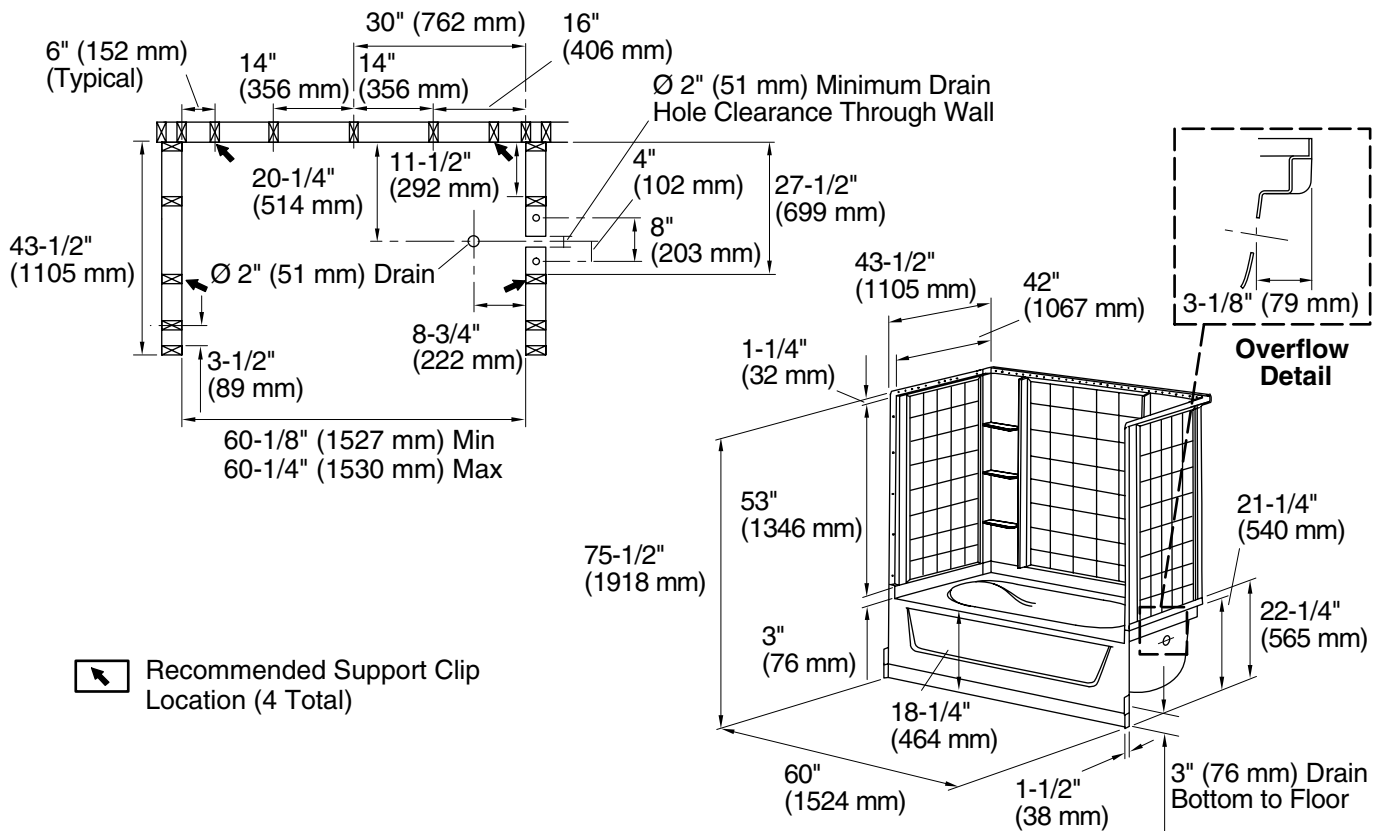

## Features

- Compression molded from our exclusive solid Vikrell® material
- Gentle sloping back, neck, and armrest in bath design
- Above-floor-drain (AFD) rough-in
- Factory installed injection molded apron extension and undersupport structure
- Tongue-and-groove 4-piece modular design allows for easy "snap together" installation
- Durable high-gloss finish
- 10-year consumer/3-year commercial limited warranty
- 18-1/4" (464 mm) bath depth (floor to top of threshold)
- 60-1/4" (1530 mm) x 43-1/2" (1105 mm) x 75-1/2" (1918 mm) complete unit rough-in dimensions include flanges
- 60" (1524 mm) x 42" (1067 mm) x 74-1/4" (1886 mm) complete unit finished dimensions

## Technical Information

Fixture*:	
Basin area:	
Bathing well	40" (1016 mm) x 27" (686 mm)
Top area	52" (1321 mm) x 35" (889 mm)
To overflow:	
Water depth	11" (279 mm)
Capacity	55 gal (208.2 L)
* Approximate measurements for comparison only.	

Model	Door width	Door maximum height
All	58-1/2" (1486 mm)	55-3/4" (1416 mm)

## Installation Notes

Install this product according to the installation guide.

Size the drain hole clearance to fit the drain assembly that will be used.

End stud positioning is critical.

Studs should be positioned roughly as shown.