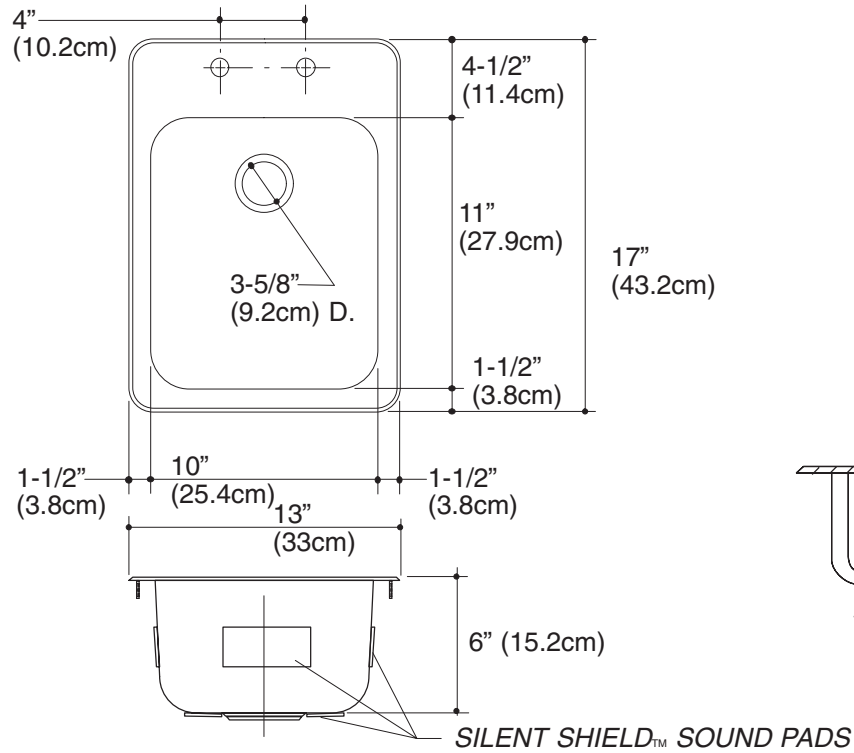

A KOHLER COMPANY

SINGLE BASIN ENTERTAINMENT SINK

BS1713

Features

- 13" (33cm) x 17" (43.2cm) x 6" (15.2cm)
- Silent Shield™ sound deadening
- Buffed finish with polished rings
- Drawn from 20 gauge – type 304 (18-8) series nickel bearing stainless steel
- Stud mounting provides easy installation
- Designer styling with rounded corners
- Ledge back entertainment sink

Model	Description	Holes	Quantity	Basin Depth	Colors/Finishes
BS1713-2	Stainless steel, single basin sink	2	1	6" (15.2cm)	<input type="checkbox"/> NA

SterlingPlumbing.com

Visit us online for fixture color choices, detailed product information, color photos, installation instructions, care and cleaning guides and warranties. Sterling offers a complete line of plumbing products to complement the Sterling product you've chosen. You may also call our Sterling Plumbing Answer Center from within the U.S.A. at 1-888-STERLING in addition to consulting with your local dealer. Sterling. Strong. Professional. Design.

Product Information

Fixture*:	cutout size	basin area
Sink	12-1/4" (31.1cm) x 16-1/4" (41.3cm)	10" (25.4cm) x 11" (27.9cm)
Outlet	3-5/8" D. (9.2cm)	
Faucet holes	1-7/16" D. (3.7cm)	
* Approximate measurements for comparison only.		