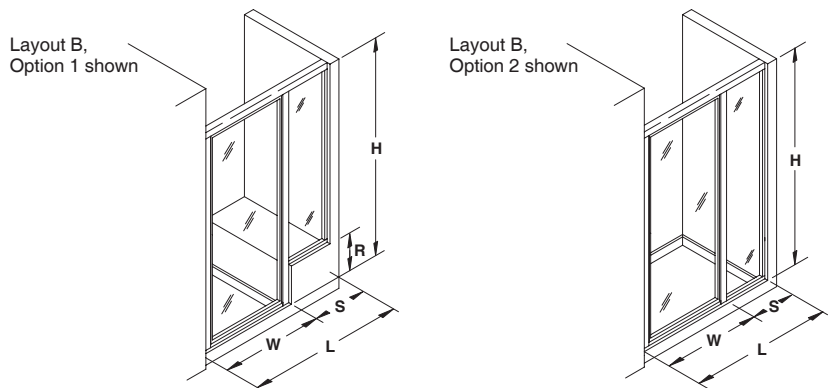

DIM W _____
Door Width

DIM S _____
Inline Panel Width (6" min./24" max.)

DIM L _____
Total Width (W+S)

DIM H _____
Height (from threshold up)

DIM R _____
Kneewall Height (from threshold up)

Door: max. 36" width
Inline Panel: min. 6"/max. 24" width
Maximum 60" total width, max. 84" height

Step #6. If required, measure panel notches and fill in dimensions.

N _____ P _____ Notched on Right
O _____ Q _____ Notched on Left

Notes: Minimum notched panel dimensions = 4" x 4".
Notched panel must be at least 7" wide (measurement P) to prevent glass from breaking.