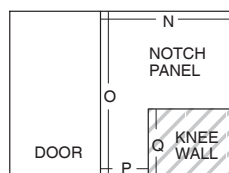

DIM W _____
Door Width

DIM S _____
Inline Panel Width (6" min./24" max.)

DIM L _____
Total Width (W+S)

DIM H _____
Height (from threshold up)

DIM R _____
Kneewall Height (from threshold up)

Door: max. 36" width
Inline Panel: min. 6"/max. 24" width
Maximum 60" total width, max. 84" height

Step #6. If required, measure panel notches and fill in dimensions.

N _____ P _____ Notched on Right
O _____ Q _____ Notched on Left

Notes: Minimum notched panel dimensions = 4" x 4".
Notched panel must be at least 7" wide (measurement P) to prevent glass from breaking.