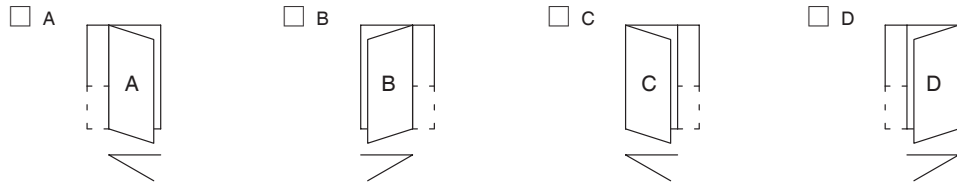

Customer Name _____
Customer Phone # _____

For Store Use:

Model # _____
List Price \$ _____ P.O. # _____
Order Submitted By _____ Store # _____
Company Name _____
Number of Units Required _____

Layout B, Option 1 shown, Framed* style
(see Sterling price catalog for layout options).

Note: Glass panels are **not** the exact size of the opening. Allow for framing.

Step #1. Identify desired layout.

Step #2. Check door style.

- Framed (4800/14800 Series)
- Check here if you require a steam unit (Framed models only – \$75.00 upcharge.)
- Frameless (4900/14900 Series)