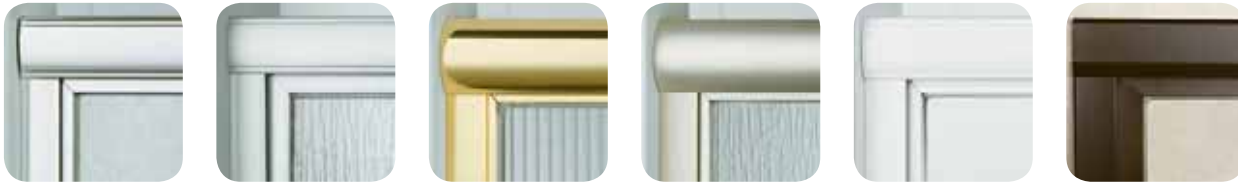

FRAME FINISHES

Silver

Matte Silver

Polished Brass

Nickel

White

Deep Bronze

Not every style is offered in all finishes.

The frame finishes shown above are crafted from anodized aluminum.